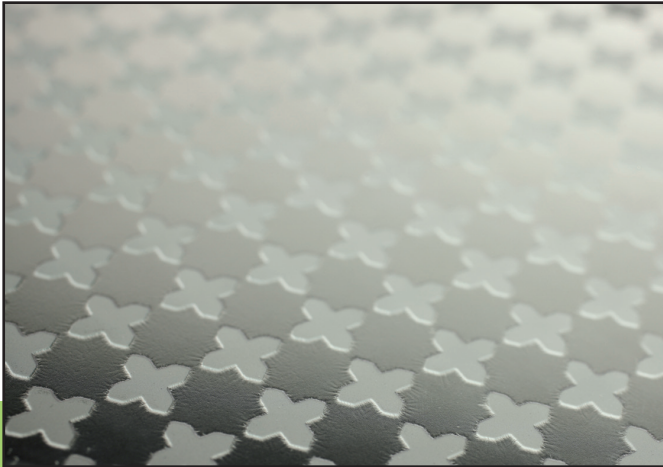

| insight. innovation. influence. |

Anti - Slip Glass

FOR FLOORS & STAIRCASES

Redefining glass versatility is nothing new for Omni Decor, Efi's European glass partner. And they have done it again with their new anti-slip glass which is designed for use in floor & staircase applications, having been ASTM Certified for it's friction coefficient.

Climb & Grip

DESIGN WITH A PURPOSE

The exquisite design of the etched glass in this product line serves a dual purpose as the etched design acts as the anti-slip agent. Climb (above) and Grip (right) offer a unique design element in a functional horizontal surface.